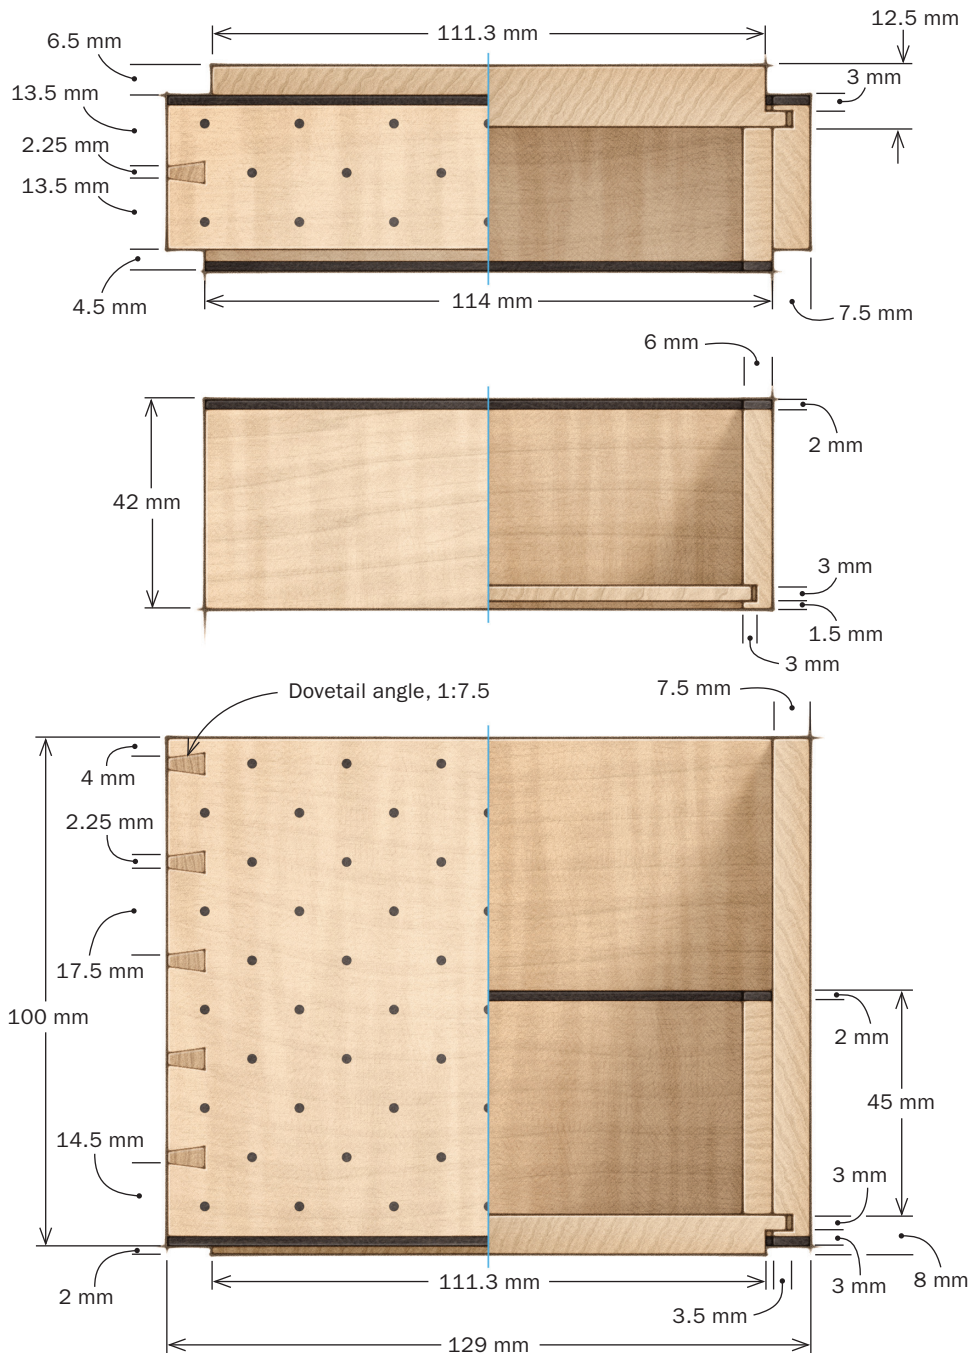

# LIDDED BOX IN MAPLE AND EBONY

BY VASKO SOTIROV

METRIC DIMENSIONS  
FRONT VIEW